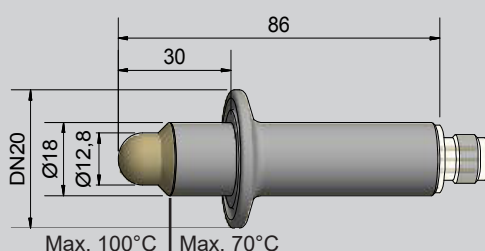

### Model Tri-Clamp DN20

- For level control of conductive and/or viscous liquids or pastes, for instance oil, water, ketchup or honey.
- Ideal for level control in the Food Industry or Pharmaceutical Industry
- Housing material: Stainless steel (VA)
- Adjustment of the sensitivity with ETW- Function (EasyTeach by wire)
- With flange connector M 12 x 1

<b>Technical data</b>	Non-flush mountable
Sensitivity	Dielectric constant $\epsilon_r > 1.25$
Electrical version	3-pin DC
Output function	Normally closed (NC)
Factory setting	Water
<b>Typ PNP</b>	<b>KS-801-26/86-S-TRI-PEEK/VAc-Y3-ETW-HP</b>
<b>Art. No.</b>	<b>KA1525</b>
Operating voltage ( $U_B$ )	12.5...35 V DC
Voltage drop max. ( $U_d$ )	$\leq 2.0$ V
Operating current ( $I_e$ )	0...250 mA
No-load current ( $I_o$ )	Typ. < 30 mA
Frequency of operating cycles max.	1 Hz
Permitted ambient temperature	-10...+70 °C / CIP 121 °C
Permitted product temperature	0...+100 °C
LED-display	Green / orange
Protective circuit	Built-in
Degree of protection IEC 60529	IP 67, IP 69K
Norm	EN 60947-5-2*
Connection	Connector M 12 x 1
Housing material	Stainless steel VA No. 1.4404 (AISI 316L)
Material active surface	PEEK (FDA 21 CFR 177.2415)

**Accessories** (not supplied with the sensor): Tri-Clamp socket (on request) and matching connectors (#193393, #193394) please see our selection of accessories.

\*Where applicable

Capacitive Sensors of the S26 series with hemispherical active surface for level control of products with a dielectric constant  $\epsilon_r$  from 1,25. Products such as:

### Highlights:

- With Tri-Clamp DN20 process connection (DIN 32676, row A) for easy and quick mounting
- Measurement is independent of the mounting position

All specifications are subject to change without notice. (02.09.2022)