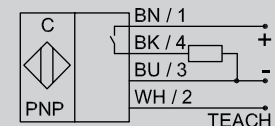

**Accessories** (not supplied with the sensor): Tri-Clamp socket (on request) and matching connectors (#193393, #193394) please see our selection of accessories.

\*Where applicable

Capacitive Sensors of the S26 series with hemispherical active surface for level control of products with a dielectric constant  $\epsilon_r$  from 1,25. Products such as:

### Highlights:

- With Tri-Clamp DN20 process connection (DIN 32676, row A) for easy and quick mounting
- Measurement is independent of the mounting position

All specifications are subject to change without notice. (02.09.2022)